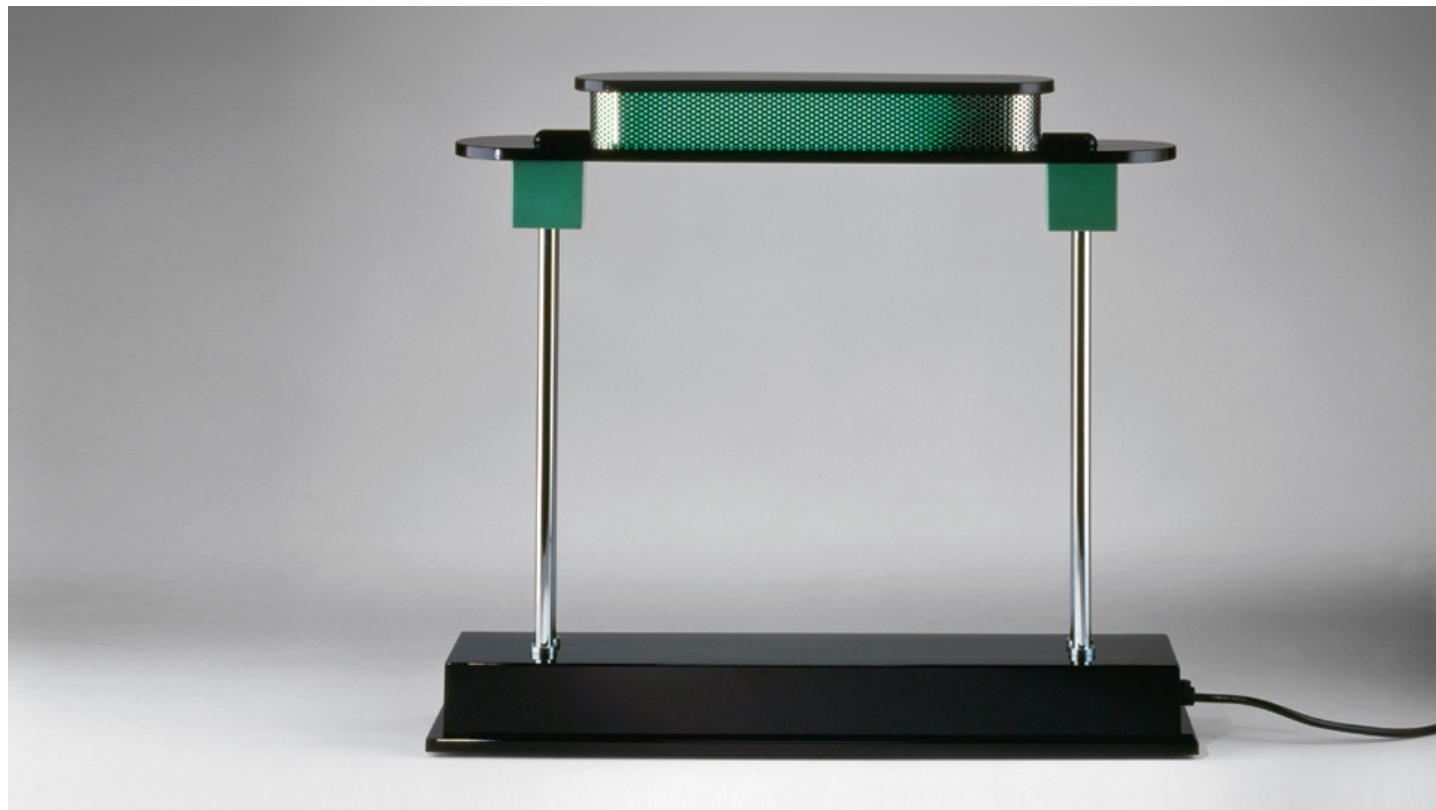

PRODUCT DATA SHEET

Pausania

Re-edition of the famous lamp designed by Ettore Sottsass, updated in version LED TW at variable white light.

Green/aluminium

LED Table

Watt	Luminous Flux (lm)	CCT	Color	Code	Product name
10W	690lm	2700/6500K		1081010A	Pausania TW

IP20

Pausania LED	LED	luminaire
Power	10W	10W
Flux		690lm
CCT	2700-6500K	2700/6500K
CRI	80	
Color Tolerance		
Service Life		
Efficiency		75%
Efficacy	82lm/W	48lm/W

Designers

› Ettore Sottsass