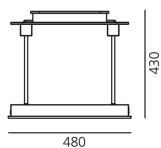

PRODUCT DATA SHEET

Pausania

Re-edition of the famous lamp designed by Ettore Sottsass, updated in version LED TW at variable white light.

Green/aluminium

LED Table

Watt	Luminous Flux (lm)	CCT	Color	Code	Product name
10W	690lm	2700/6500K		1081010A	Pausania TW

IP20

Pausania LED	LED	luminaire
Power	10W	10W
Flux		690lm
CCT	2700-6500K	2700/6500K
CRI	80	
Color Tolerance		
Service Life		
Efficiency		75%
Efficacy	82lm/W	48lm/W

Designers

› Ettore Sottsass